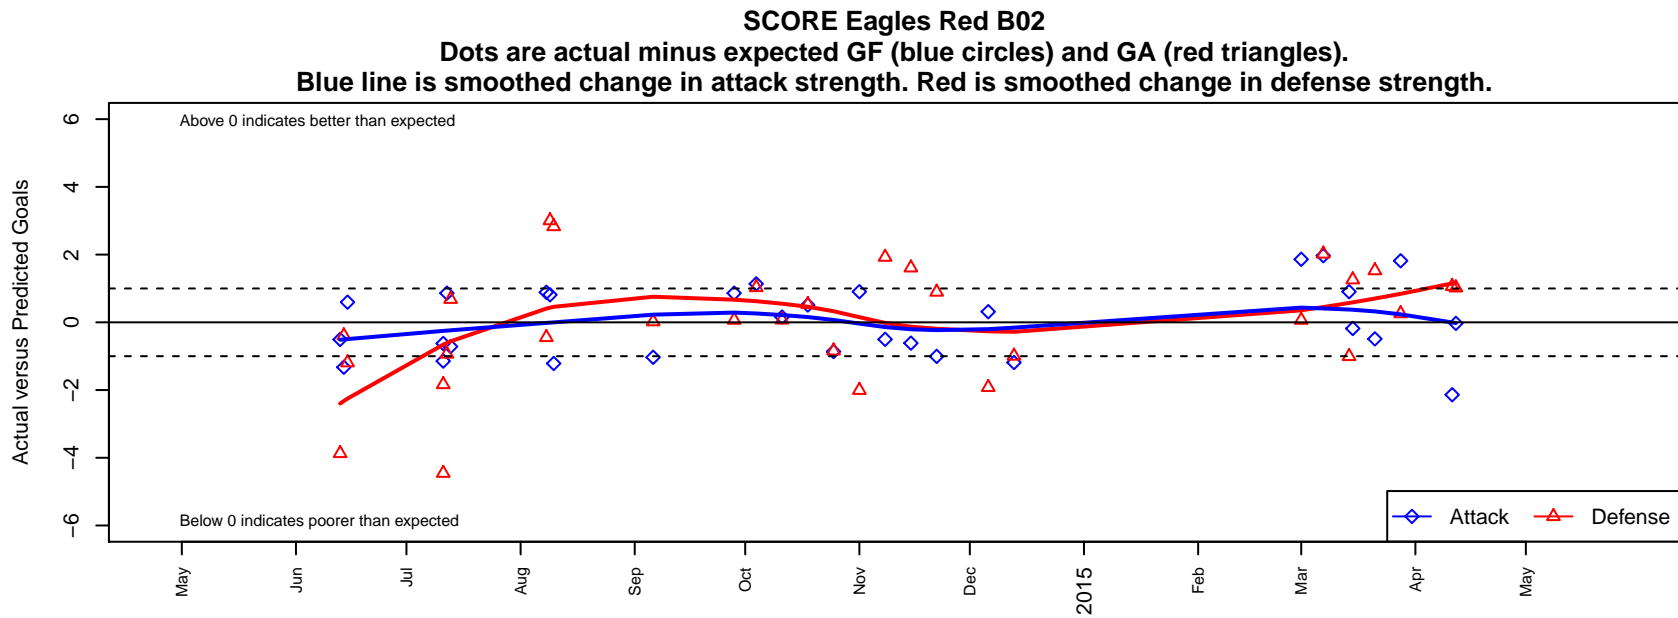

SCORE Eagles Red B02

Soccer Club of Renton East
 Newcastle, WA
 B02 total strength=493
 attack=0.37 defense=0.32
 fall league = PSPL Classic 2 U12
 spr league = Spr PSPL Classic 2 U12

alt names used:
 SCORE EAGLES 02 (WA)
 Score Eagles 02
 SCORE Eagles 02
 SCORE Eagles 02
 SCORE Eagles 02

Venues played:
 2014 Starfire Spring Classic BU12
 2014 Kent Cornucopia Cup U12 Gold U12
 2014 Blast Off BU12 B
 2014 PSPL Classic 2 U12
 2014 Spr PSPL Classic 2 U12

**attack and defense variance (black dot)
relative to other teams
and top 10 in region**