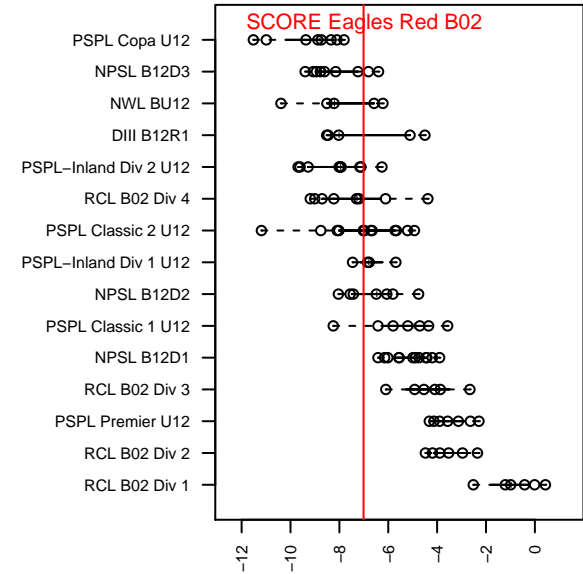

**attack and defense rating
relative to others at age
and all opponents in last 13 months**