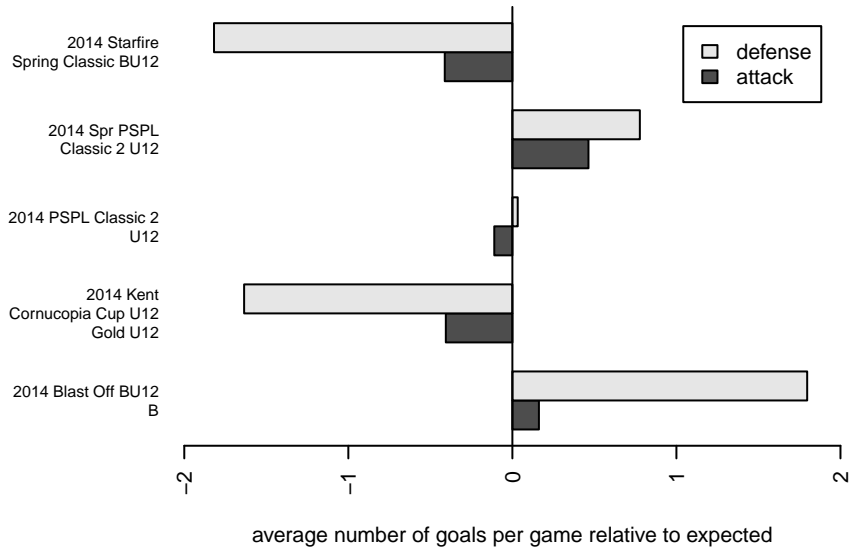

Performance relative to 13 month average